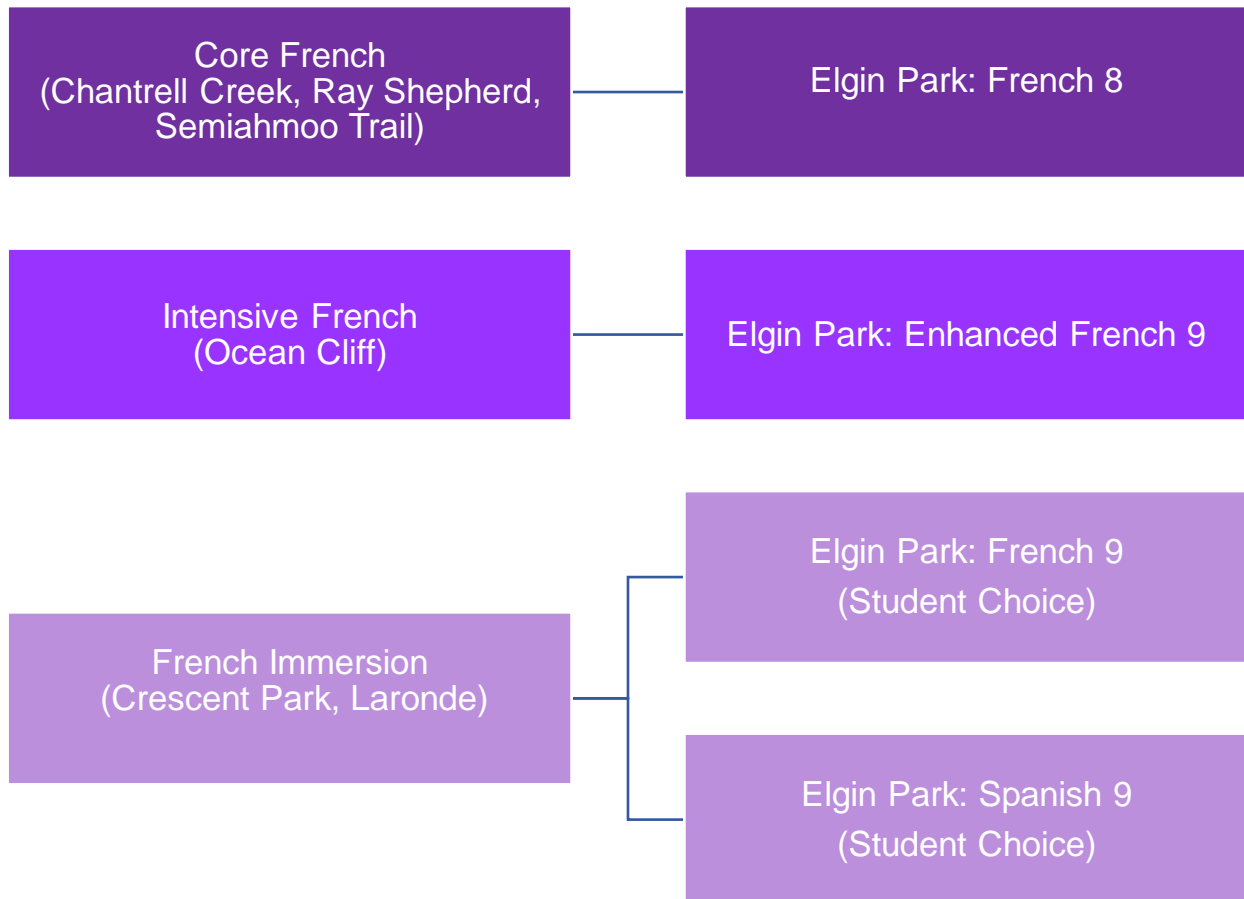

Elgin Park Grade 8 French Options

Families wishing to continue with French Immersion should attend Earl Marriot.

The options available to families choosing to leave the French Immersion program are French 9 or Spanish 9 depending on the student's preference.